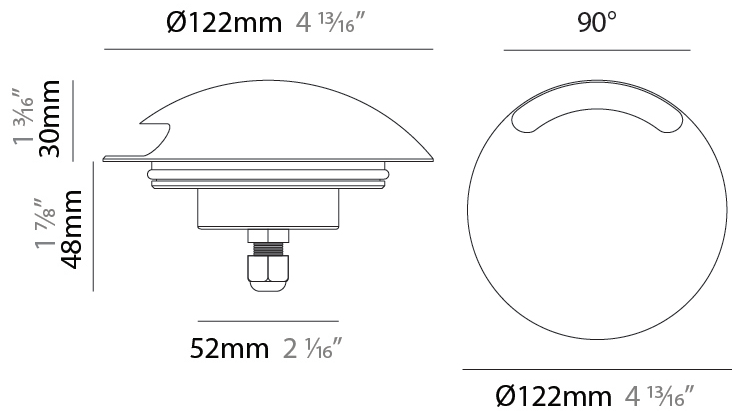

base number   Color   Finish
Temperature   Options

1. To build a product code in our configurator select the specify button on the base model # product page
2. To build a manual product code on this datasheet choose from the options listed below in blue font and add the suffix to the base model #

GENERAL

Series: Explorer 125-1
Brand: Unonovesette
Division: Exterior
Mounting Type: Recessed
Mounting Location: In-Ground
Subcategory: Drive Over

PHYSICAL

Shape: Round
Diameter (mm): 122
Diameter (in): 4 ¹³/₁₆
Height (mm): 78
Depth (mm): 48
Height (in): 3 ¹/₁₆
Depth (in): 1 ⁷/₈
Light Distribution: Direct
Load Resistance (kg): Drive Over Up to 2500Kgs
Load Resistance (lbs): Drive Over Up to 5511Lbs
Diffuser: Extra clear tempered 6mm
Fixture Finish: [SWS](#) / [ASB](#) / [PSB](#)
Fixture Material: Extruded Aluminum
Cable Details: 35cm NS20N PCP 2x0,5mm2
Cut-out Measurements: 88mm/3 7/16"

ELECTRICAL

Lamp Type: LED
Input Wattage (W): 9
Dimming: Non-Dimmable
Driver Included: No
Driver Location: Remote
Driver Type: Constant Voltage - Universal
Driver Class: Class 2
Input Voltage (V): 120 - 277
Output Voltage (V): 24
Upon Request: Tri-Mode Dimming

LED

Color Temperature (*K): [2700](#) / [3000](#) / [4000](#)
Max. Delivered Lumen (lm): 730 (3000K)
CRI: >90 CRI
Lamp Life (hrs): 50000

OPTICAL

Optic°: 20 / 90

RATINGS AND CERTIFICATIONS

Certified By: Certified for North American Standards
IP rating: IP68 (not for permanent immersion)
IK Rating: IK10