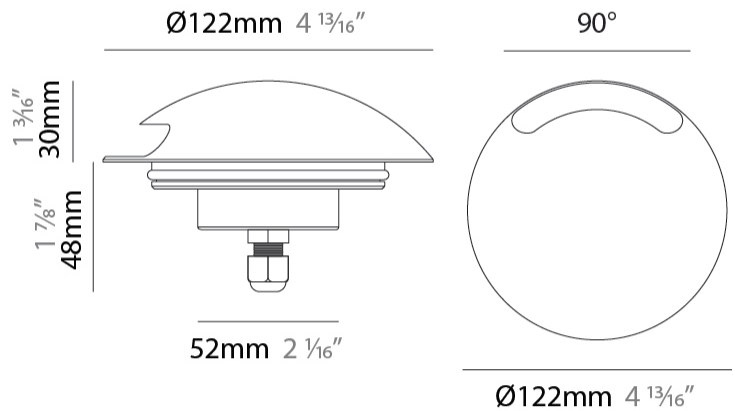

GENERAL

Series: Explorer 125-1
 Brand: Unonovesette
 Division: Exterior
 Mounting Type: Recessed
 Mounting Location: In-Ground
 Subcategory: Drive Over

PHYSICAL

Shape: Round
 Diameter (mm): 122
 Diameter (in): 4 13/16
 Height (mm): 78
 Depth (mm): 48
 Height (in): 3 1/16
 Depth (in): 1 7/8
 Light Distribution: Direct
 Load Resistance (kg): Drive Over Up to 2500Kgs
 Load Resistance (lbs): Drive Over Up to 5511Lbs
 Diffuser: Extra clear tempered 6mm
 Fixture Finish: [SWS](#) / [ASB](#) / [PSB](#)
 Fixture Material: Extruded Aluminum
 Cable Details: 35cm NS20N PCP 2x0,5mm2
 Cut-out Measurements: 88mm/3 7/16"

LED

Color Temperature (*K): [2700](#) / [3000](#) / [4000](#)
 Max. Delivered Lumen (lm): 515 (3000K)
 CRI: >90 CRI
 Lamp Life (hrs): 50000

OPTICAL

Optic°: 20 / 90

RATINGS AND CERTIFICATIONS

Certified By: Certified for North American Standards
 IP rating: IP68 (not for permanent immersion)
 IK Rating: IK10

GENERAL

Series: Explorer 125-1
 Brand: Unonovesette
 Division: Exterior
 Mounting Type: Recessed
 Mounting Location: In-Ground
 Subcategory: Drive Over

PHYSICAL

Shape: Round
 Diameter (mm): 122
 Diameter (in): 4 ¹³/₁₆
 Height (mm): 78
 Depth (mm): 48
 Height (in): 3 ¹/₁₆
 Depth (in): 1 ⁷/₈
 Light Distribution: Direct
 Load Resistance (kg): Drive Over Up to 2500Kgs
 Load Resistance (lbs): Drive Over Up to 5511Lbs
 Diffuser: Extra clear tempered 6mm
 Fixture Finish: [SWS](#) / [ASB](#) / [PSB](#)
 Fixture Material: Extruded Aluminum
 Cable Details: 35cm NS20N PCP 2x0,5mm2
 Cut-out Measurements: 88mm/3 7/16"