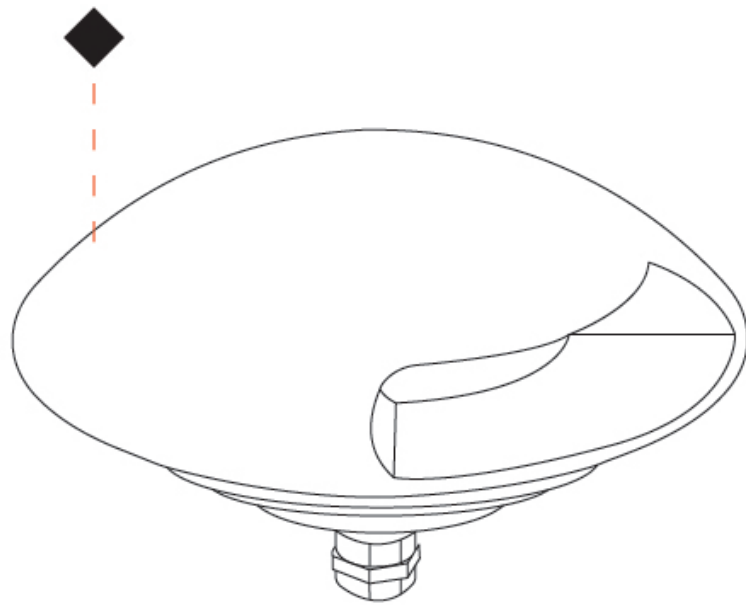

EXPLORER 125-1 RECESSED

E12I0075-

PROJECT _____

TYPE _____

SPECIFIER _____

QUANTITY _____

DATE _____

E